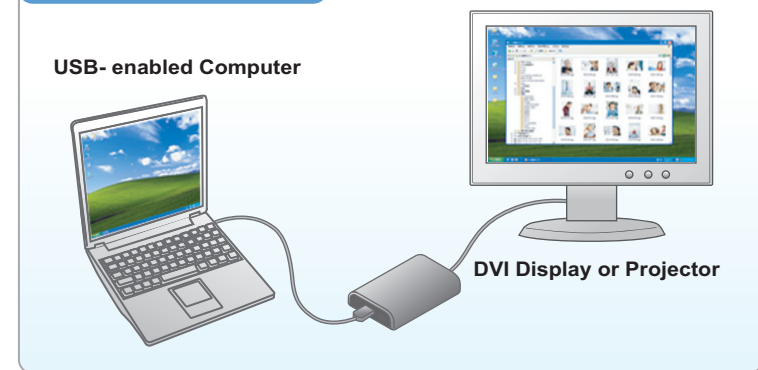

Application

XEO Technologies

20 Rue de la Mairie, 67760 Gamsheim, France

TEL: +33 3 88 64 31 84

www.xeo.eu